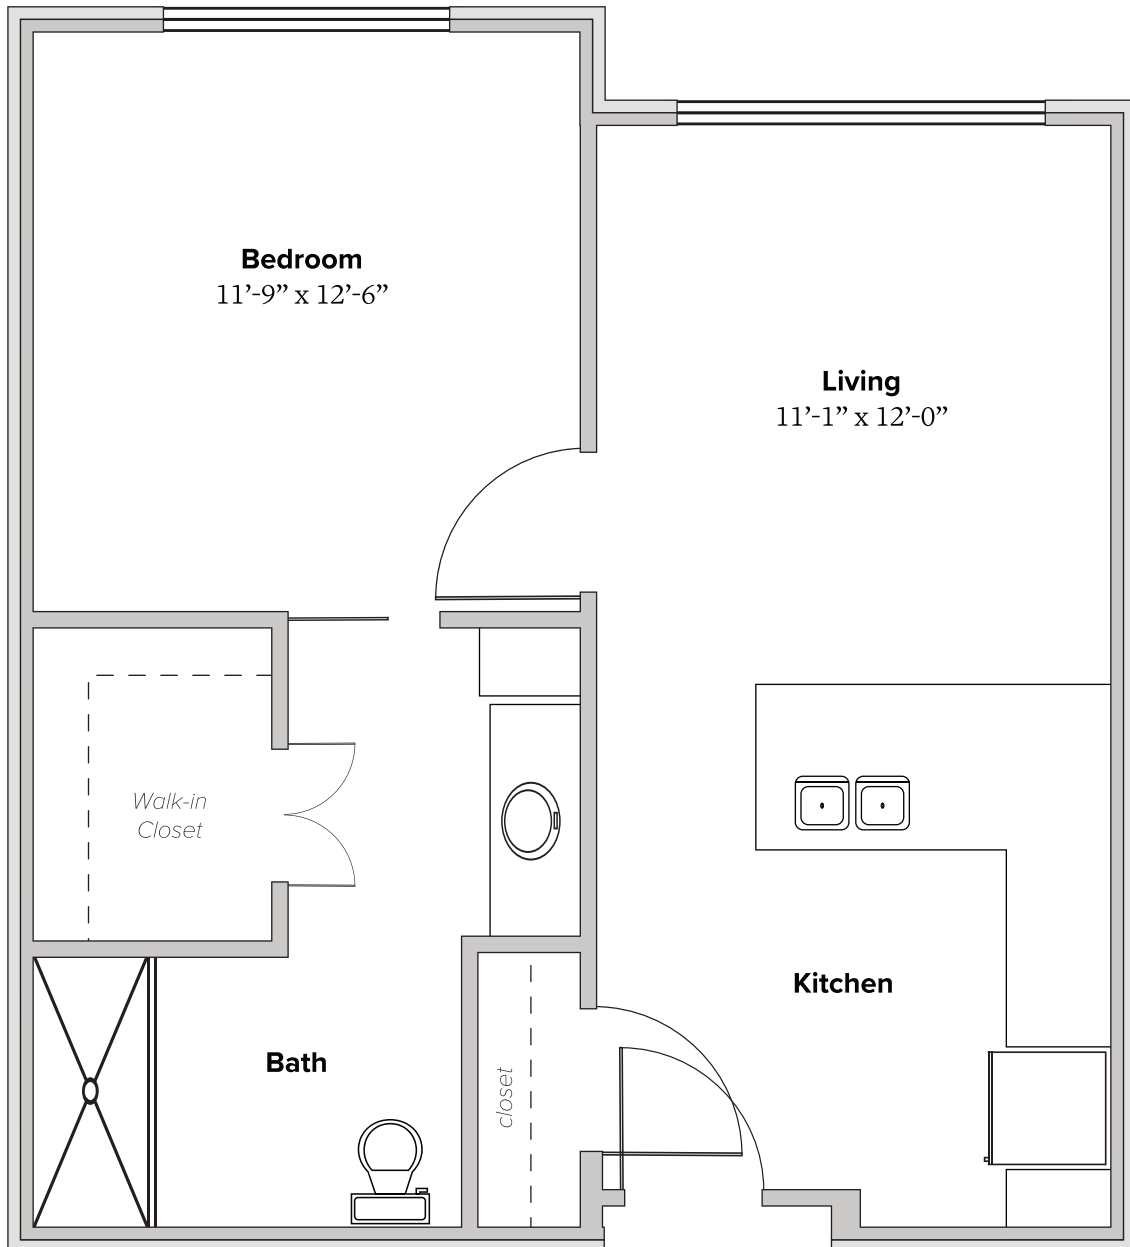

PRAIRIESTONE  
SENIOR LIVING

## FLOOR PLAN | Assisted Living

**Unit A**  
1 Bedroom  
620 sf

*\*Individual floor plans may vary*

4900 Prairie Parkway, Cedar Falls, IA 50613