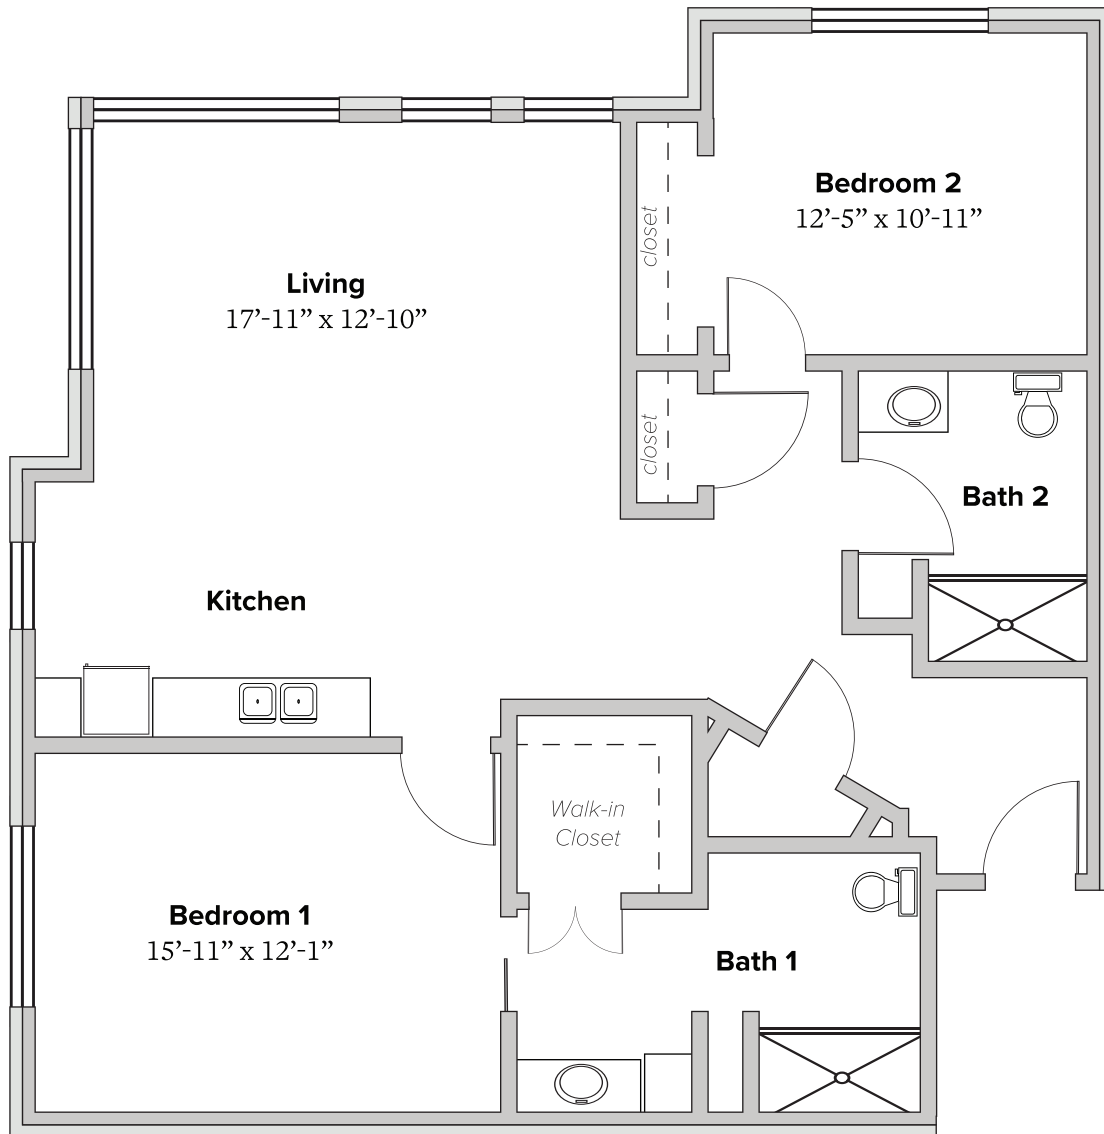

PRAIRIESTONE
SENIOR LIVING

FLOOR PLAN | Assisted Living

Unit B
2 Bedroom
1191 sf

**Individual floor plans may vary*

4900 Prairie Parkway, Cedar Falls, IA 50613