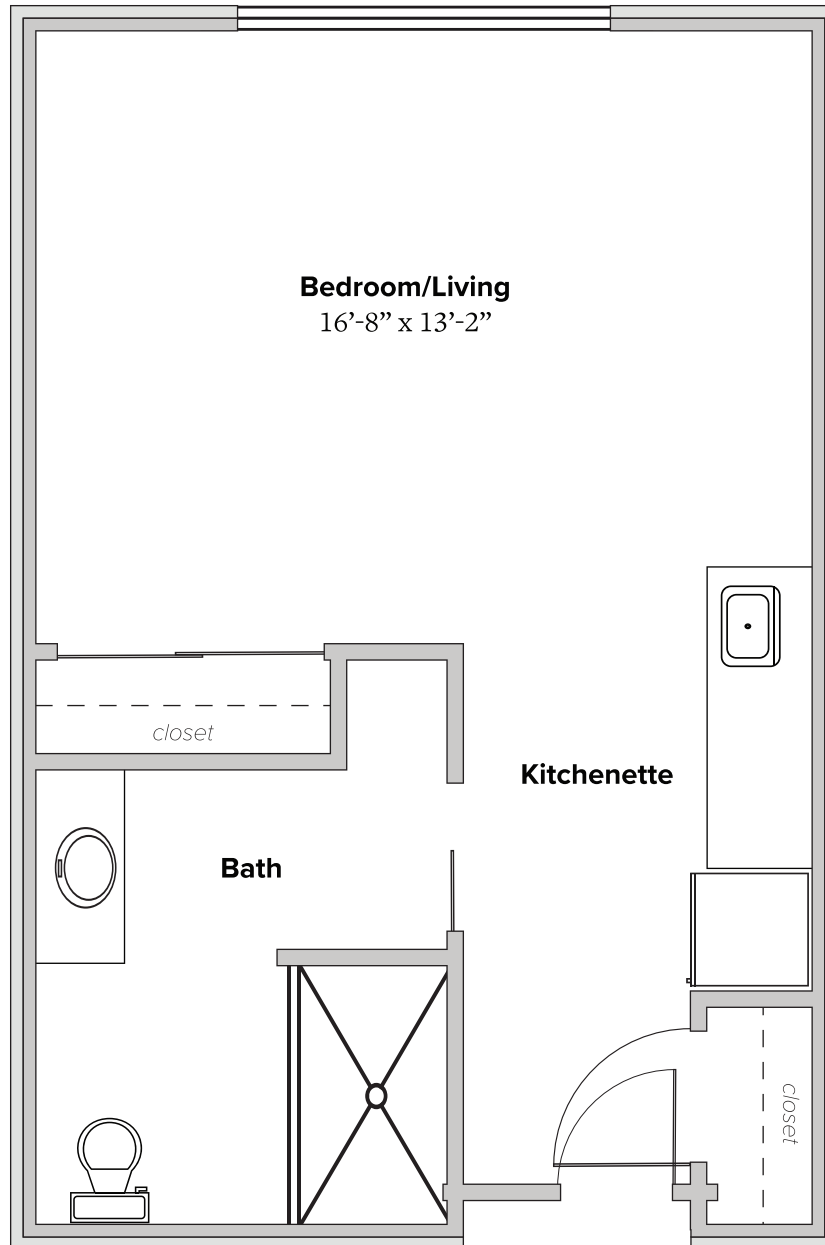

PRAIRIESTONE
SENIOR LIVING

FLOOR PLAN | Assisted Living

Unit C
Studio
467 sf

**Individual floor plans may vary*

4900 Prairie Parkway, Cedar Falls, IA 50613