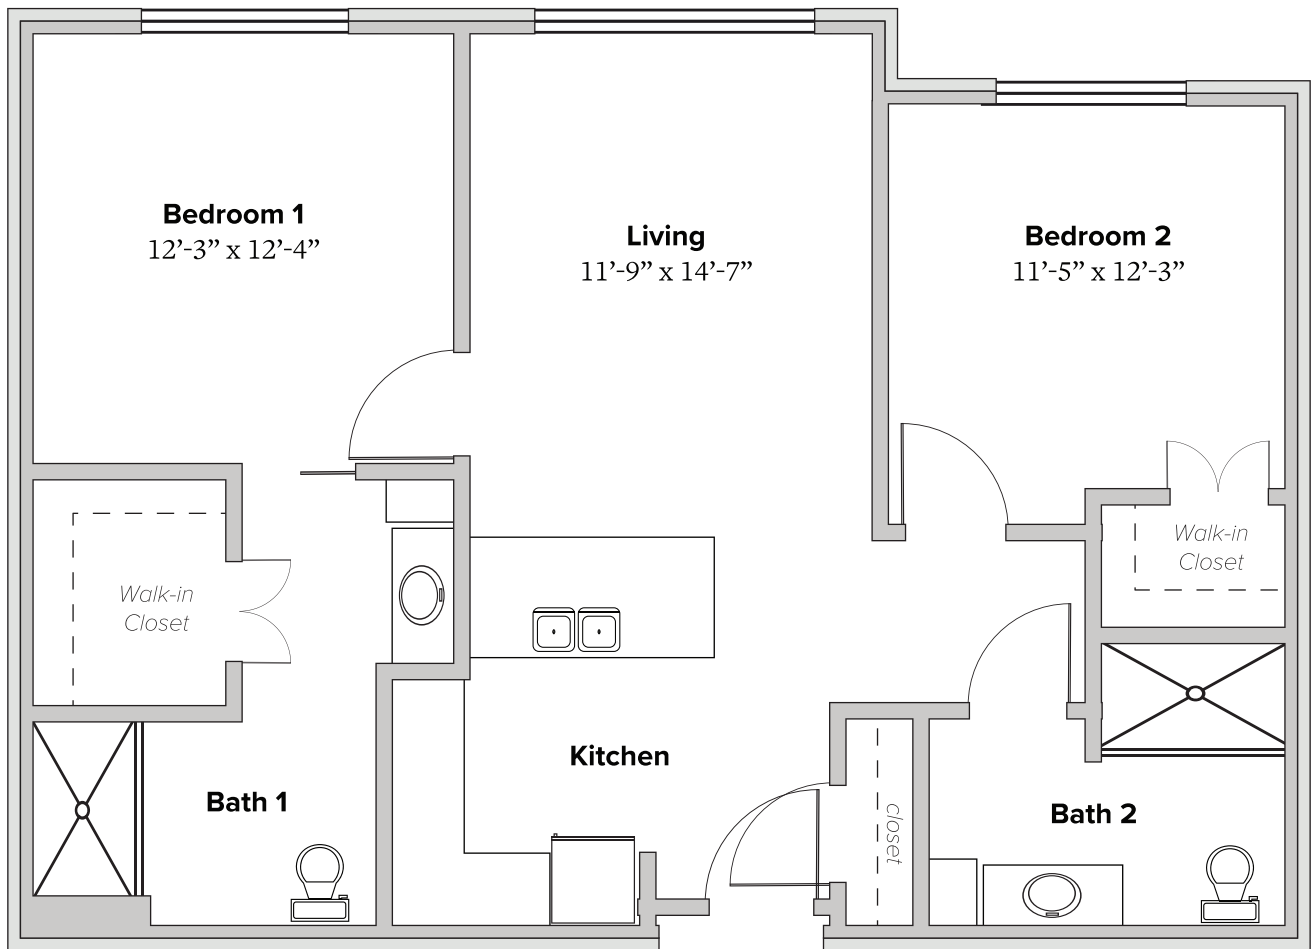

PRAIRIESTONE  
SENIOR LIVING

# FLOOR PLAN | Assisted Living

**Unit D**  
2 Bedroom  
971 sf

*\*Individual floor plans may vary*

4900 Prairie Parkway, Cedar Falls, IA 50613