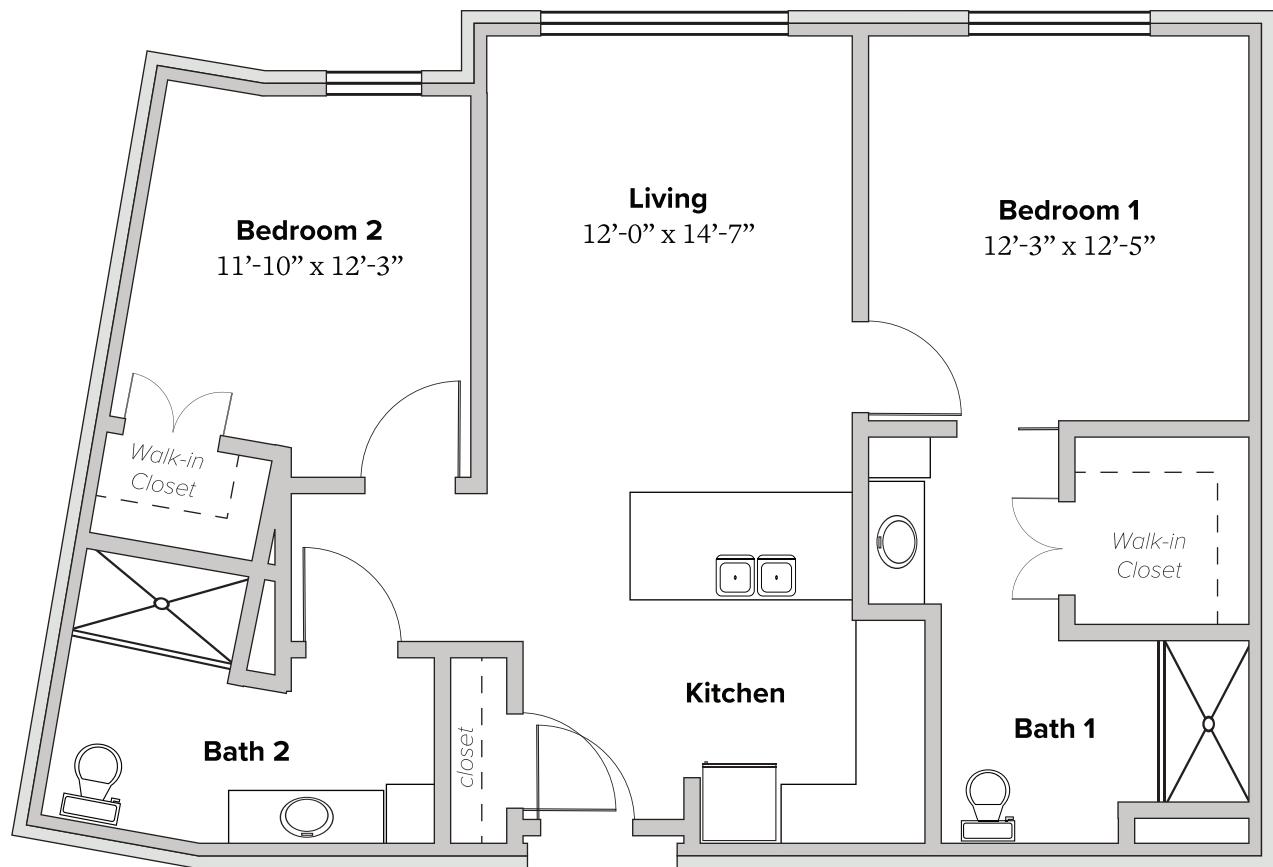

PRAIRIESTONE
SENIOR LIVING

FLOOR PLAN | Assisted Living

Unit E
2 Bedroom
974 sf

**Individual floor plans may vary*

4900 Prairie Parkway, Cedar Falls, IA 50613