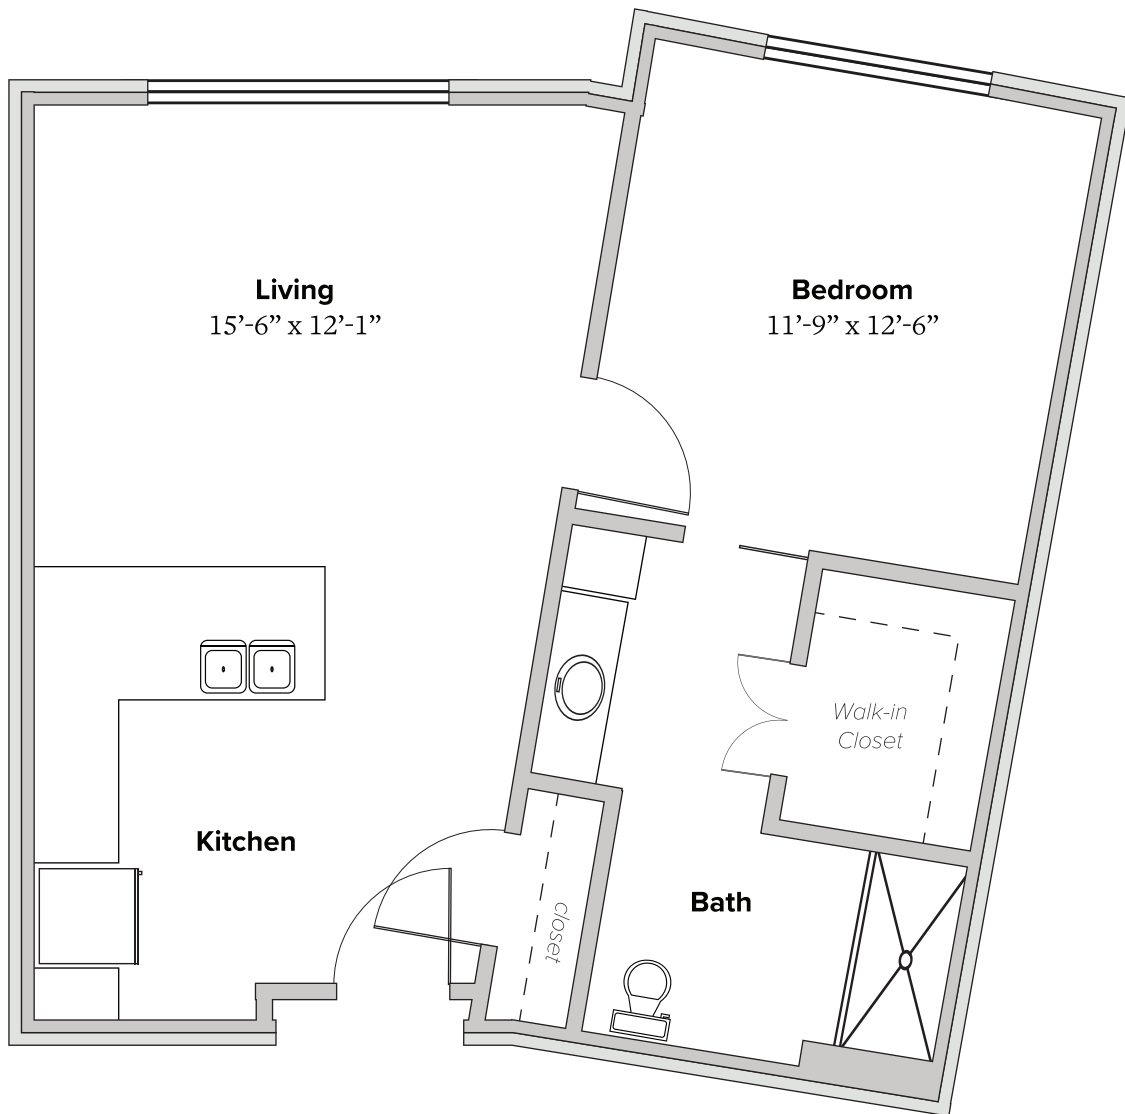

PRAIRIESTONE
SENIOR LIVING

FLOOR PLAN | Assisted Living

Unit F
1 Bedroom
677 sf

**Individual floor plans may vary*

4900 Prairie Parkway, Cedar Falls, IA 50613