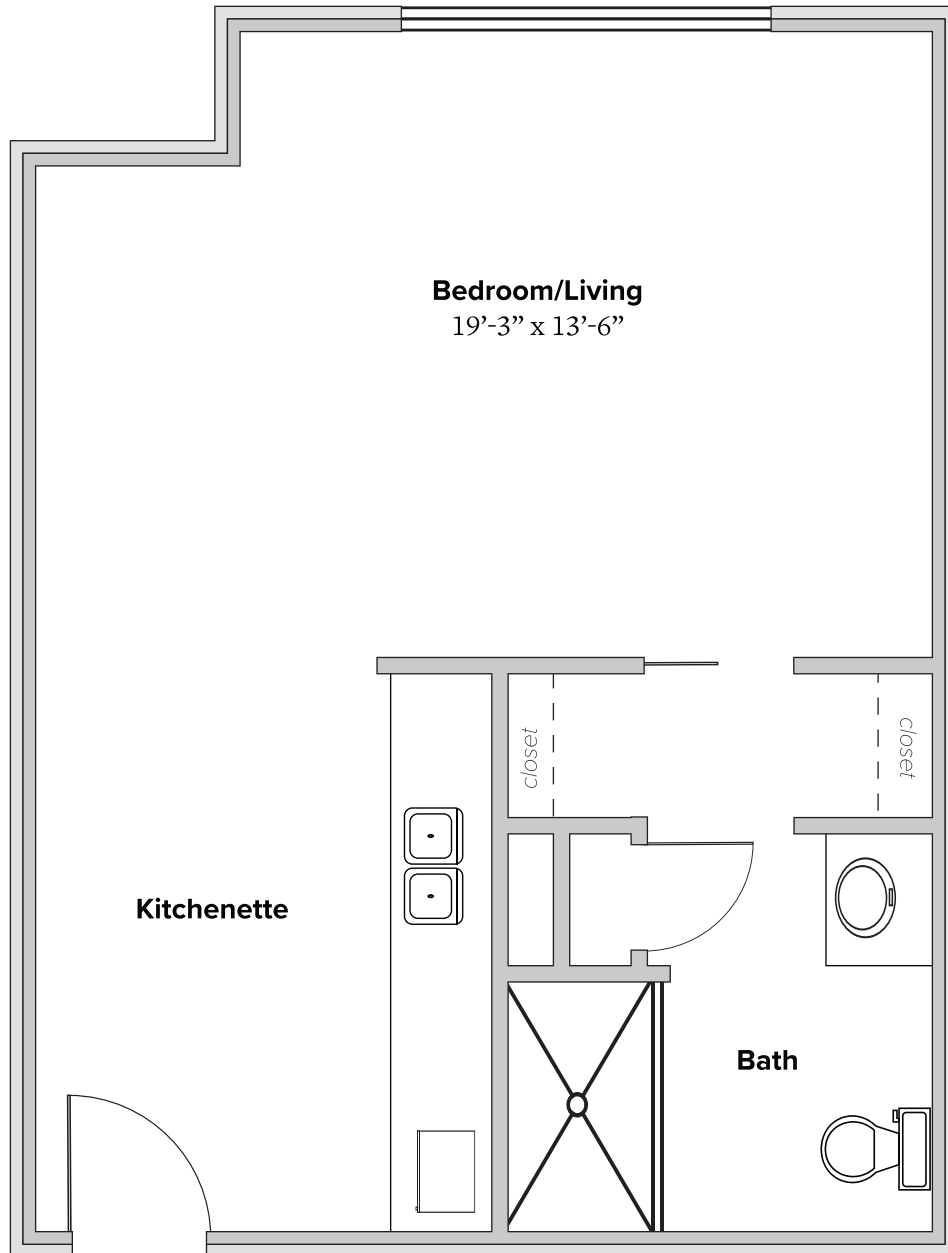

PRAIRIESTONE
SENIOR LIVING

FLOOR PLAN | Assisted Living

Unit I
Studio
527 sf

**Individual floor plans may vary*

4900 Prairie Parkway, Cedar Falls, IA 50613