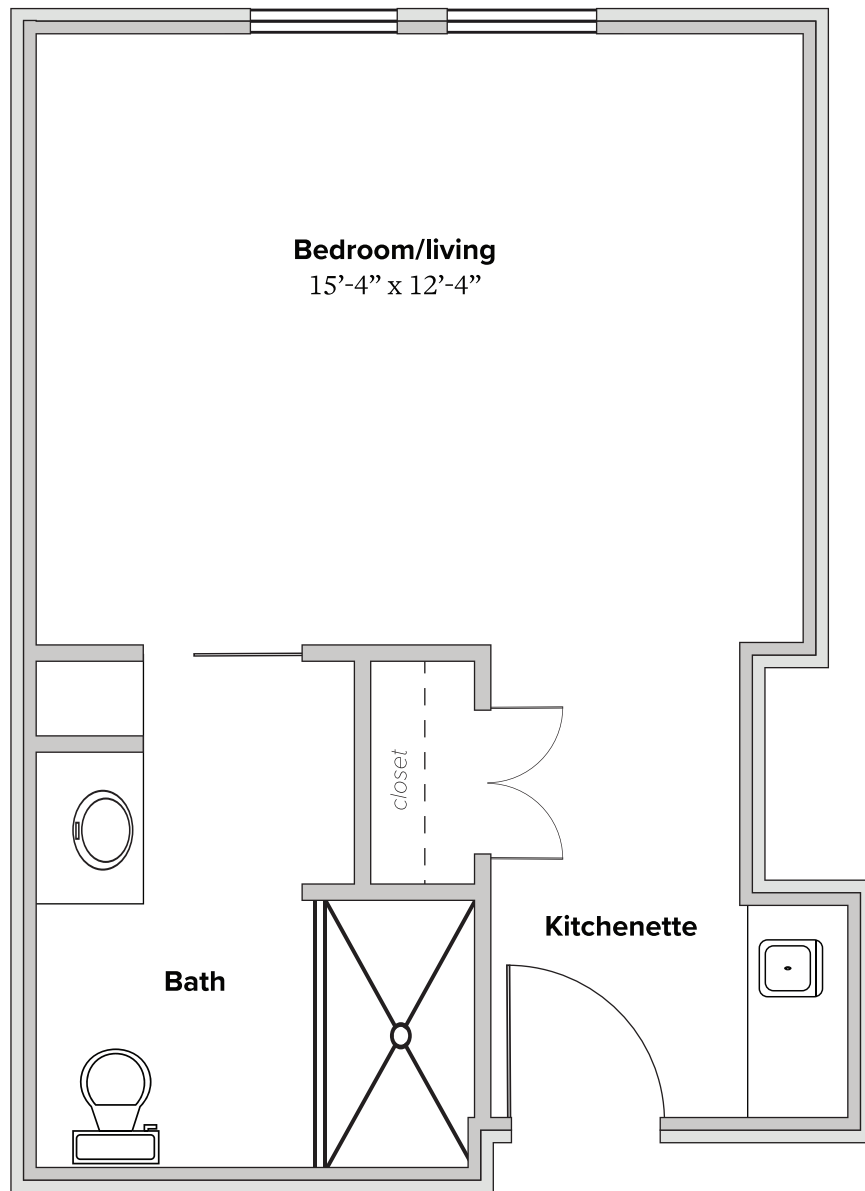

PRAIRIESTONE
SENIOR LIVING

FLOOR PLAN | Memory Care

Unit B
Studio
379 sf

**Individual floor plans may vary*

4900 Prairie Parkway, Cedar Falls, IA 50613