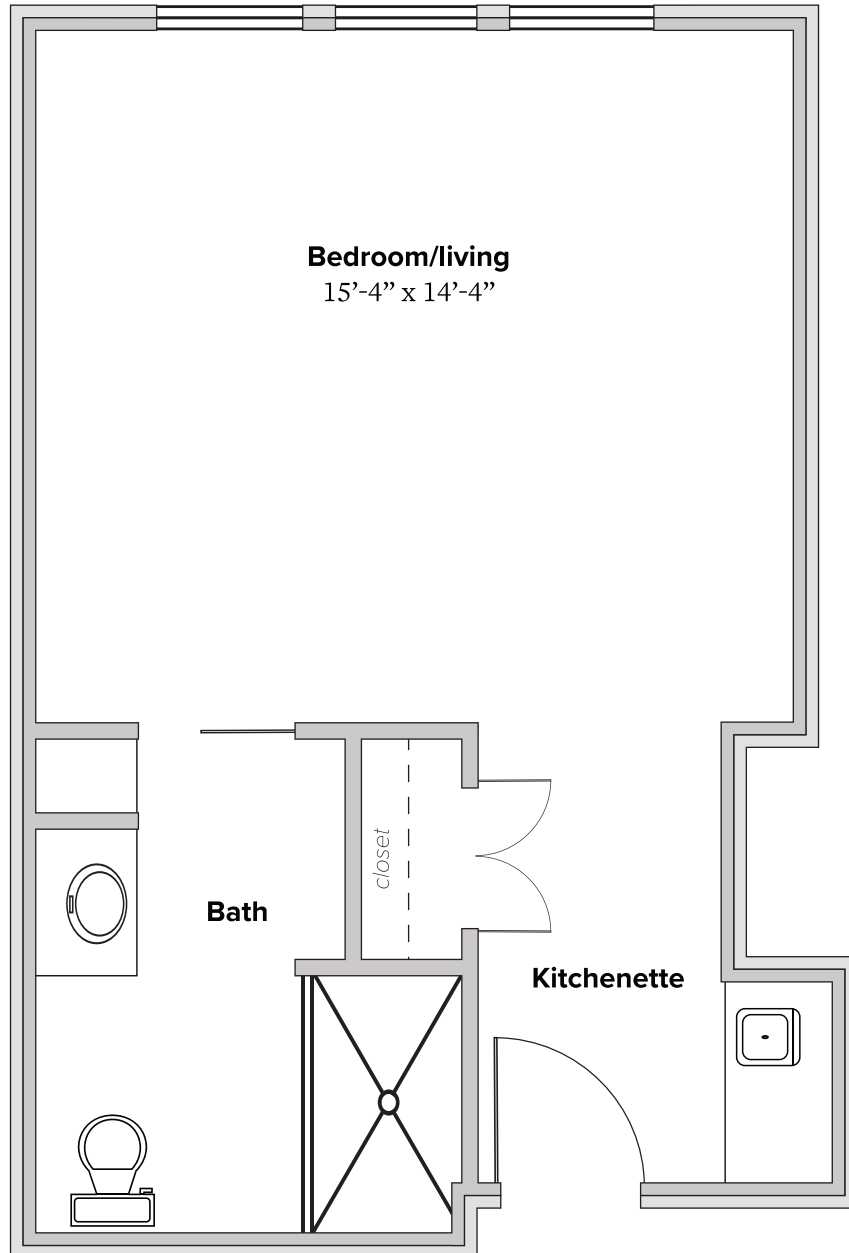

PRAIRIESTONE
SENIOR LIVING

FLOOR PLAN | Memory Care

Unit D
Studio
411 sf

**Individual floor plans may vary*

4900 Prairie Parkway, Cedar Falls, IA 50613